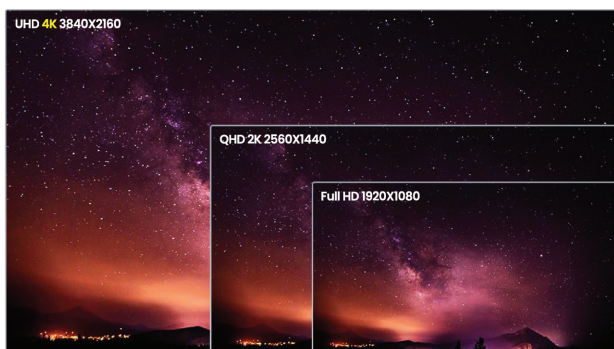

Wherever you go,
demand the best
with 4K quality
recording.

M4

ROADVIEW DASH CAM

SONY™ STARVIS SENSORS

Utilising the best image sensors in the industry

ULTRA HD QUALITY

Ultra-HD '4K' resolution (3840x2160p)

HDR HIGH DYNAMIC RANGE

Clearer recordings across all lighting conditions

M4 ROADVIEW DASH CAMERA

Recording every drive with unbeatable quality.

Powered by AutoXtreme, the M4 Roadview Dash Camera is the ultimate in recording quality, featuring an 8MP SONY™ Starvis Sensor with the latest 4K HDR for increased clarity.

Ultra-HD "4K" Resolution

Product Features

Enhance your protection with both front & rear cameras both with wide viewing angles to capture every moment.

- Helps to provide evidence in the event of an accident by recording both video & audio on every drive.
- Premium video quality thanks to the SONY™ STARVIS image sensor in the front camera features Ultra-HD "4K" resolution (3840x2160p) recording.
- The rear camera also features a SONY™ STARVIS image sensor with Full-HD resolution (1920x1080p) recordings.
- HDR (High Dynamic Range) automatically adjusts in extreme light variations helping to maintain optimal exposure.
- Includes a 128GB memory card, which can be removed and plugged into a PC for downloading and sharing videos.
- Wi-Fi enabled for compatible smartphones using the M4 RoadView App, save important videos on the go, or remotely via the Cloud*.
- GPS for keeping time, date, location and speed information.
- Hidden wiring installation meaning no messy wires.
- Parking mode enabled†. Along with Impact Detection and low-voltage battery protection.
- Comes with a 5 year nationwide warranty‡.